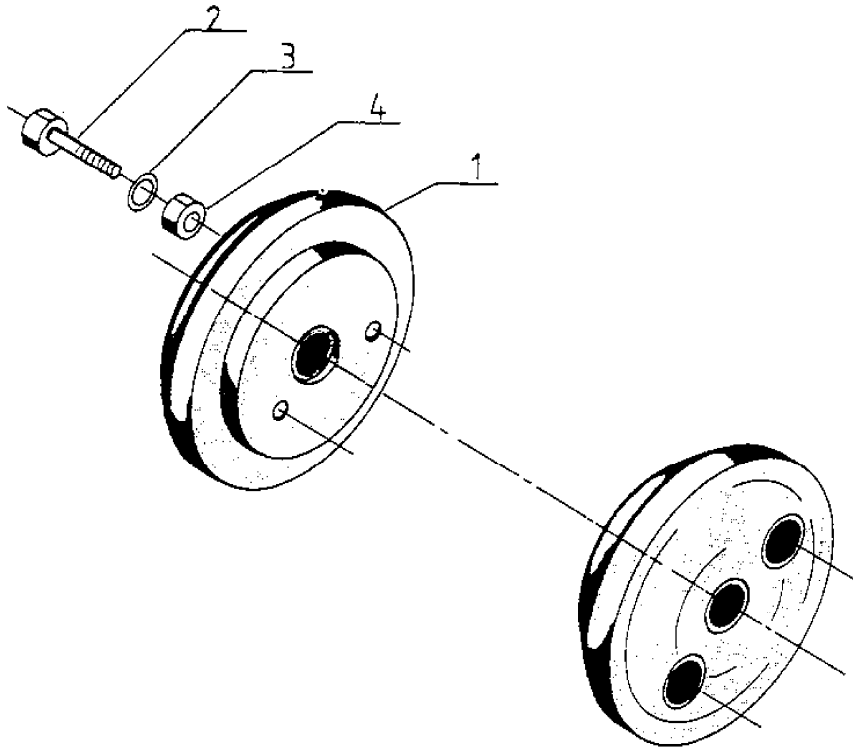

10"

15"

Section: WHEEL WEIGHTS 10" ART.NO. 14-1914-11 WHEEL WEIGHTS 15" ART.

Pos.	Quantity	Spare part No	Description	Kit	Notes	New
------	----------	---------------	-------------	-----	-------	-----

1914 1932

0	1	..14-1914-11	Wheel weights assy			
1	2	1489-0448-01	Wheel weight			
2	2	9997-0685-12	Screw			
3	2	9699-0057-02	Flat washer			
4	2	9799-0631-02	Nut			
A0	1	..14-1932-11	Wheel weights assy			
A1	2	1489-0449-01	Wheel weight			
A2	2	9997-1270-12	Screw			
A3	2	9699-0037-02	Washer			
A4	2	9799-1231-02	Nut			