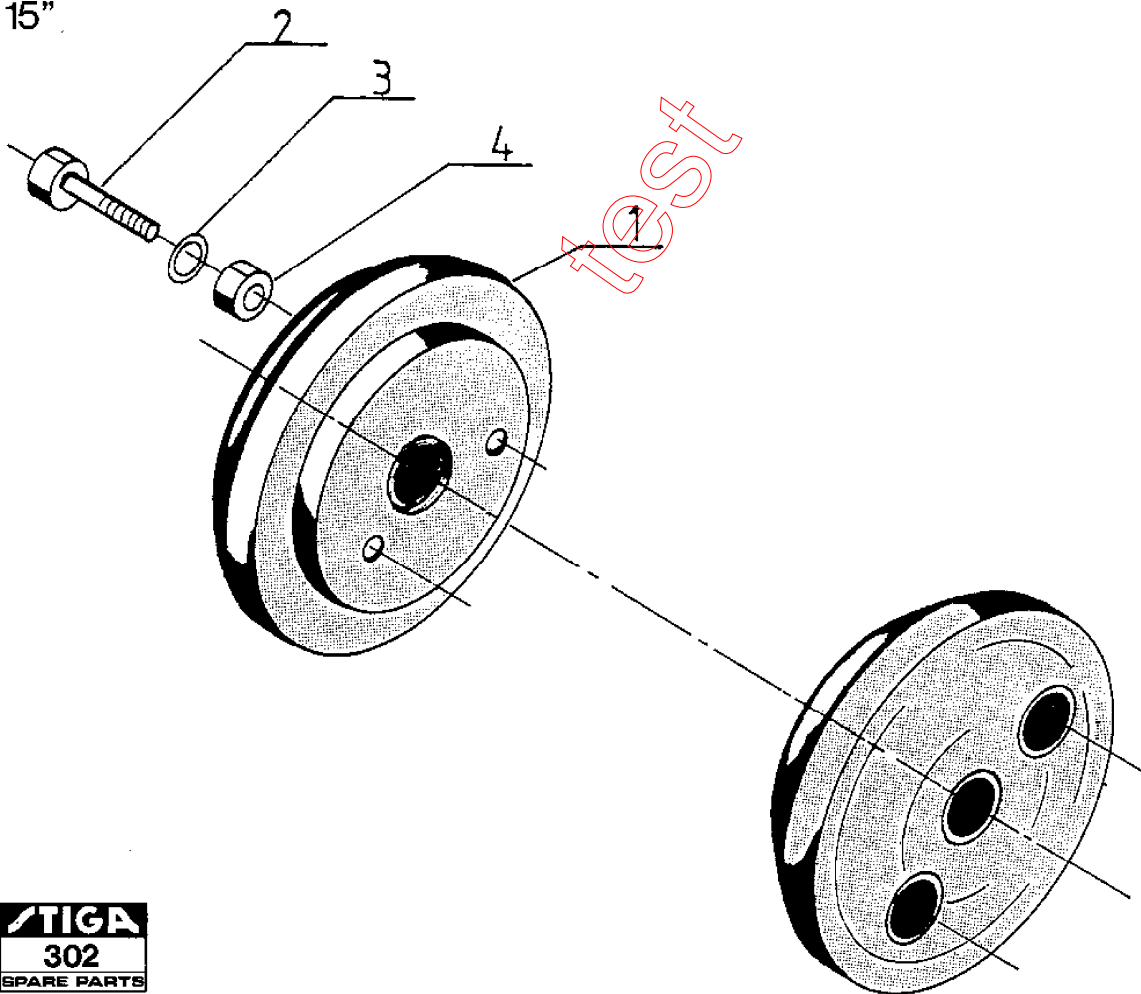

10"

15"

Section: WHEEL WEIGHTS 10" ART.NO. 14-1914-11 WHEEL WEIGHTS 15" ART.

Pos.	Quantity	Spare part No	Description	Kit	Notes	New
------	----------	---------------	-------------	-----	-------	-----

1914 1932

0	1	..14-1914-11	Wheel weights assy			
1	2	1489-0448-01	Wheel weight			
2	2	9997-0685-12	Screw			
3	2	9699-0057-02	Flat washer			
4	2	9799-0631-02	Nut			
A0	1	..14-1932-11	Wheel weights assy			
A1	2	1489-0449-01	Wheel weight			
A2	2	9997-1270-12	Screw			
A3	2	9699-0037-02	Washer			
A4	2	9799-1231-02	Nut			